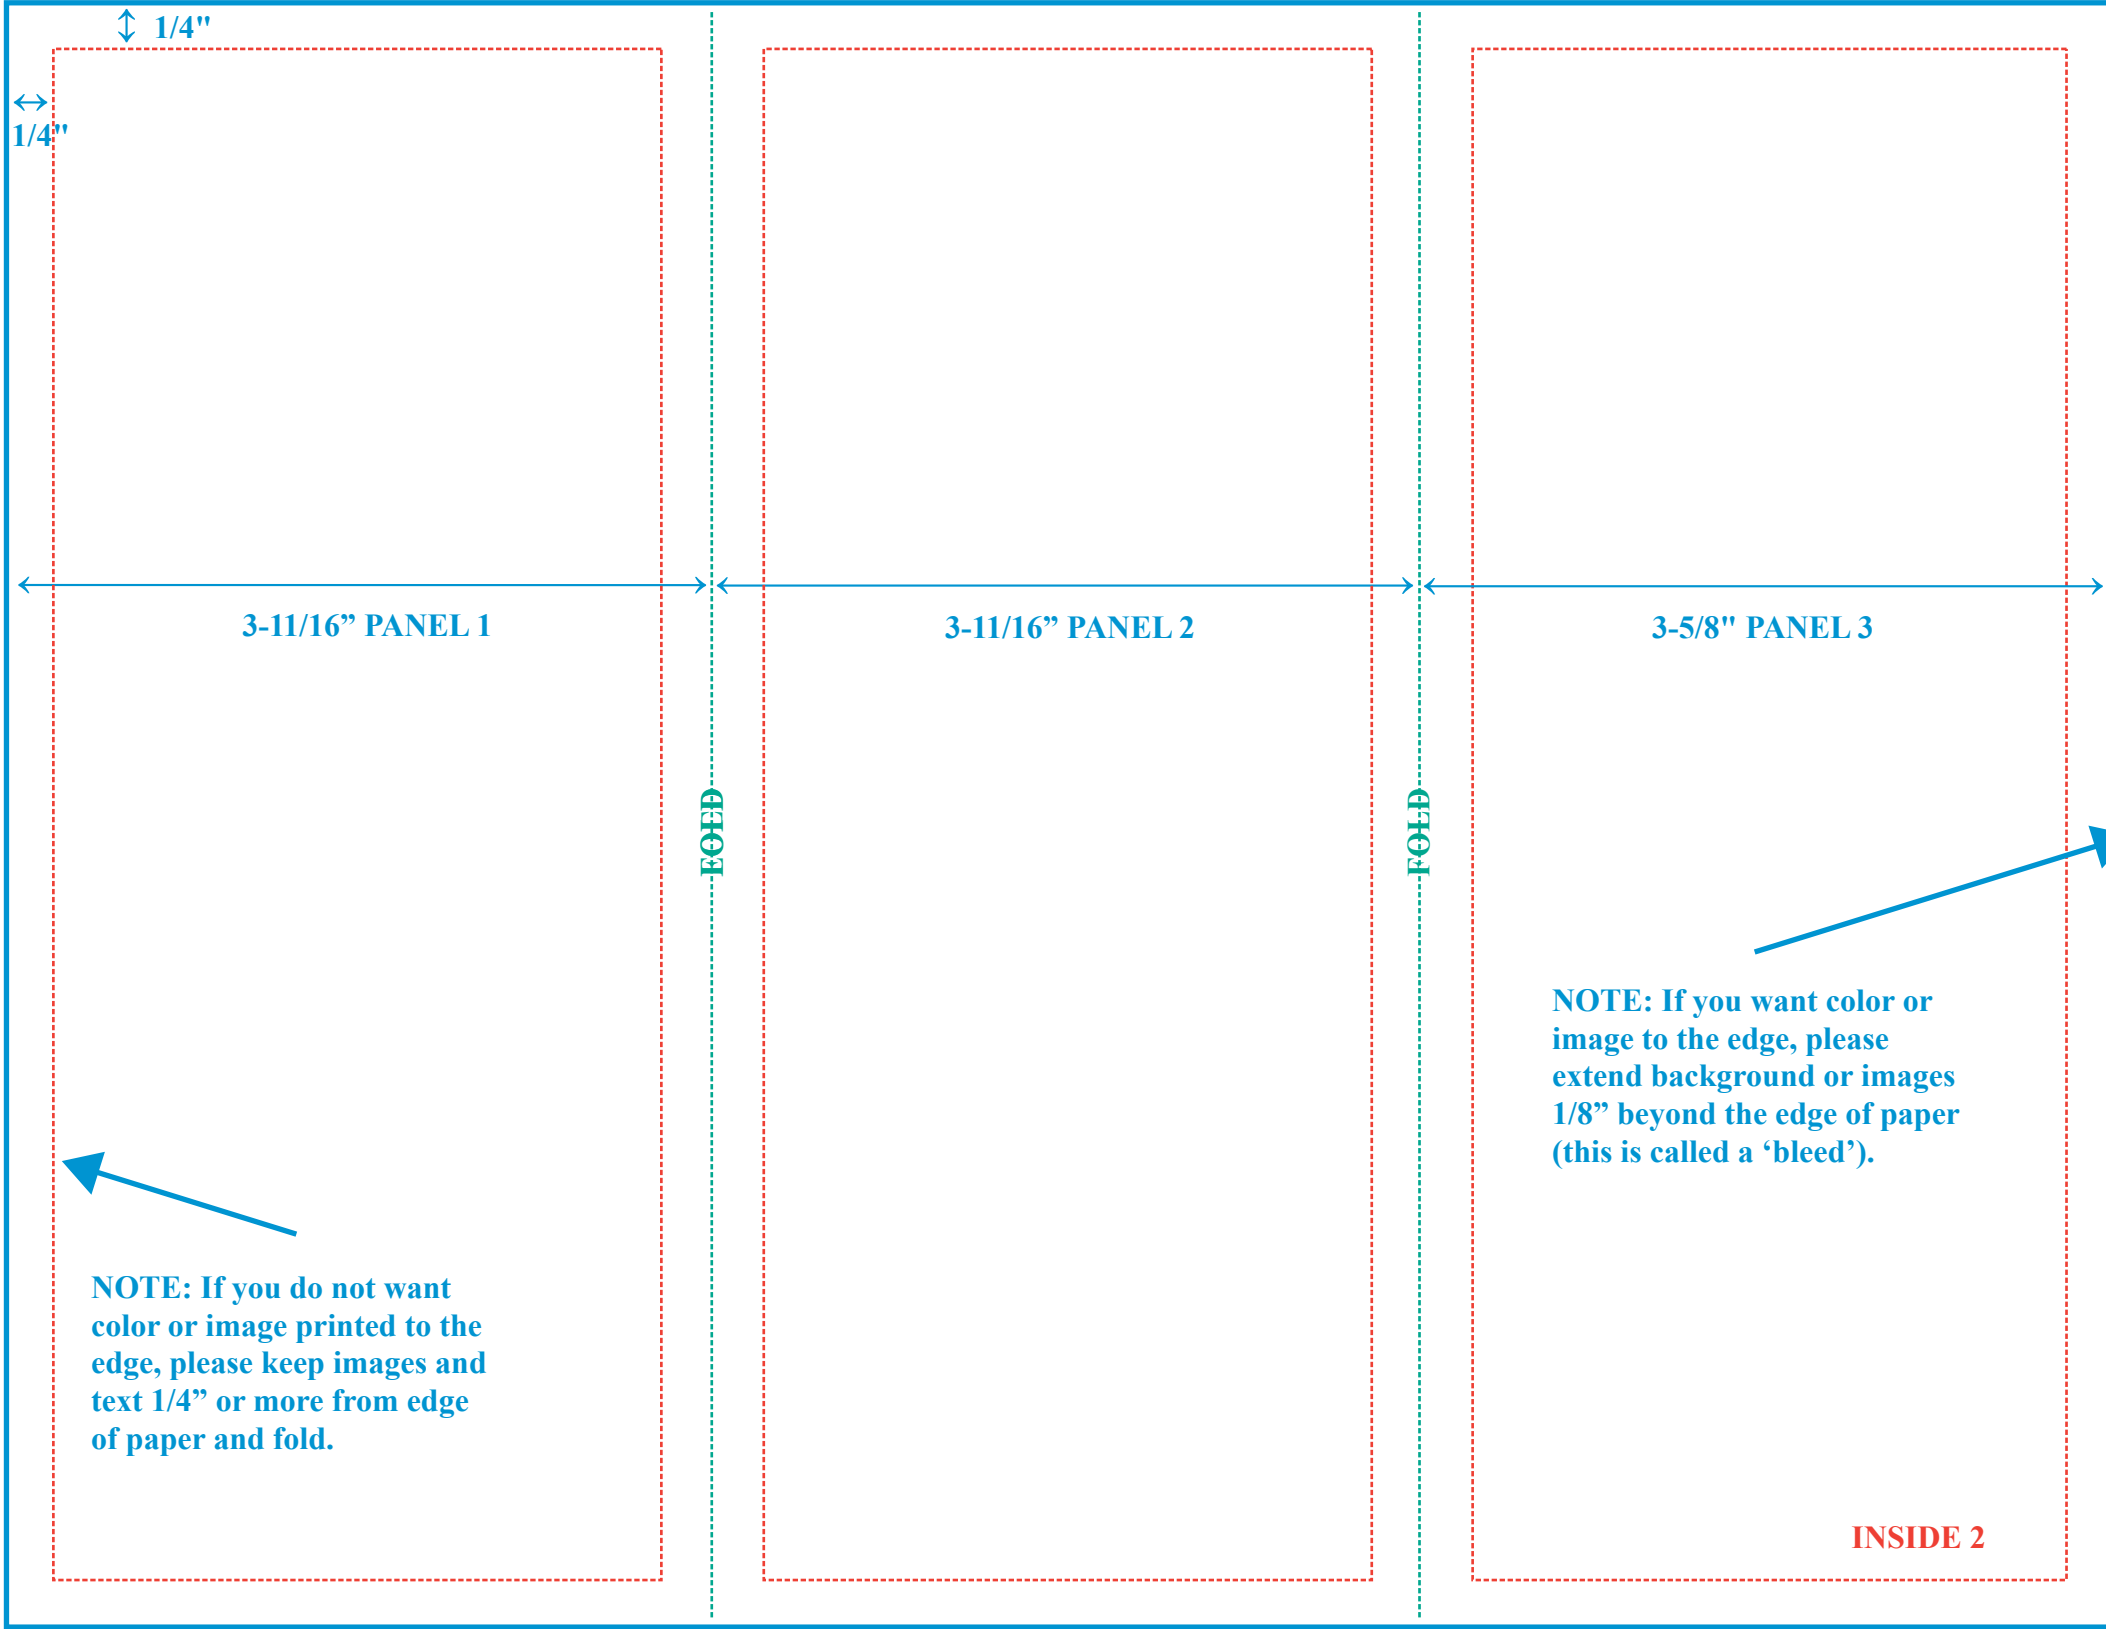

↕ 1/4"

↔ 1/4"

3-5/8" FOLD IN PANEL

3-11/16" BACK PANEL

3-11/16" COVER PANEL

FOLD

FOLD

**NOTE:** If you do not want color or image printed to the edge, please keep images and text 1/4" or more from edge of paper and fold.

**NOTE:** If you want color or image to the edge, please extend background or images 1/8" beyond the edge of paper (this is called a 'bleed').

**OUTSIDE 1**

↕ 1/4"

↔ 1/4"

3-11/16" PANEL 1

3-11/16" PANEL 2

3-5/8" PANEL 3

FOLD

FOLD

**NOTE:** If you do not want color or image printed to the edge, please keep images and text 1/4" or more from edge of paper and fold.

**NOTE:** If you want color or image to the edge, please extend background or images 1/8" beyond the edge of paper (this is called a 'bleed').

**INSIDE 2**